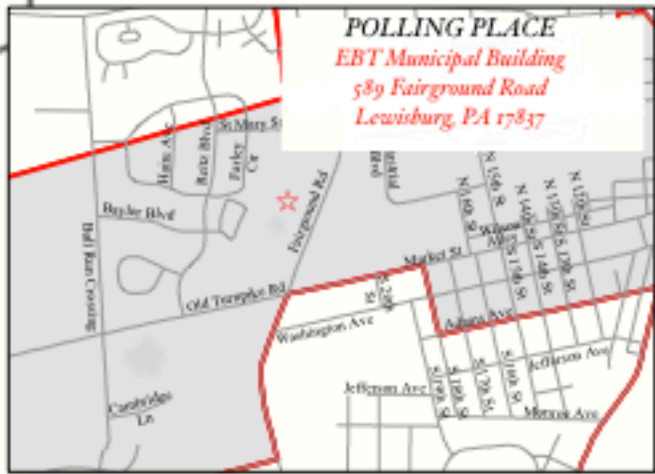

# Union County Voter Precinct: EAST BUFFALO TOWNSHIP I

Buffalo Township

Lewisburg Borough

45

East Buffalo I

I

II

East Buffalo Township