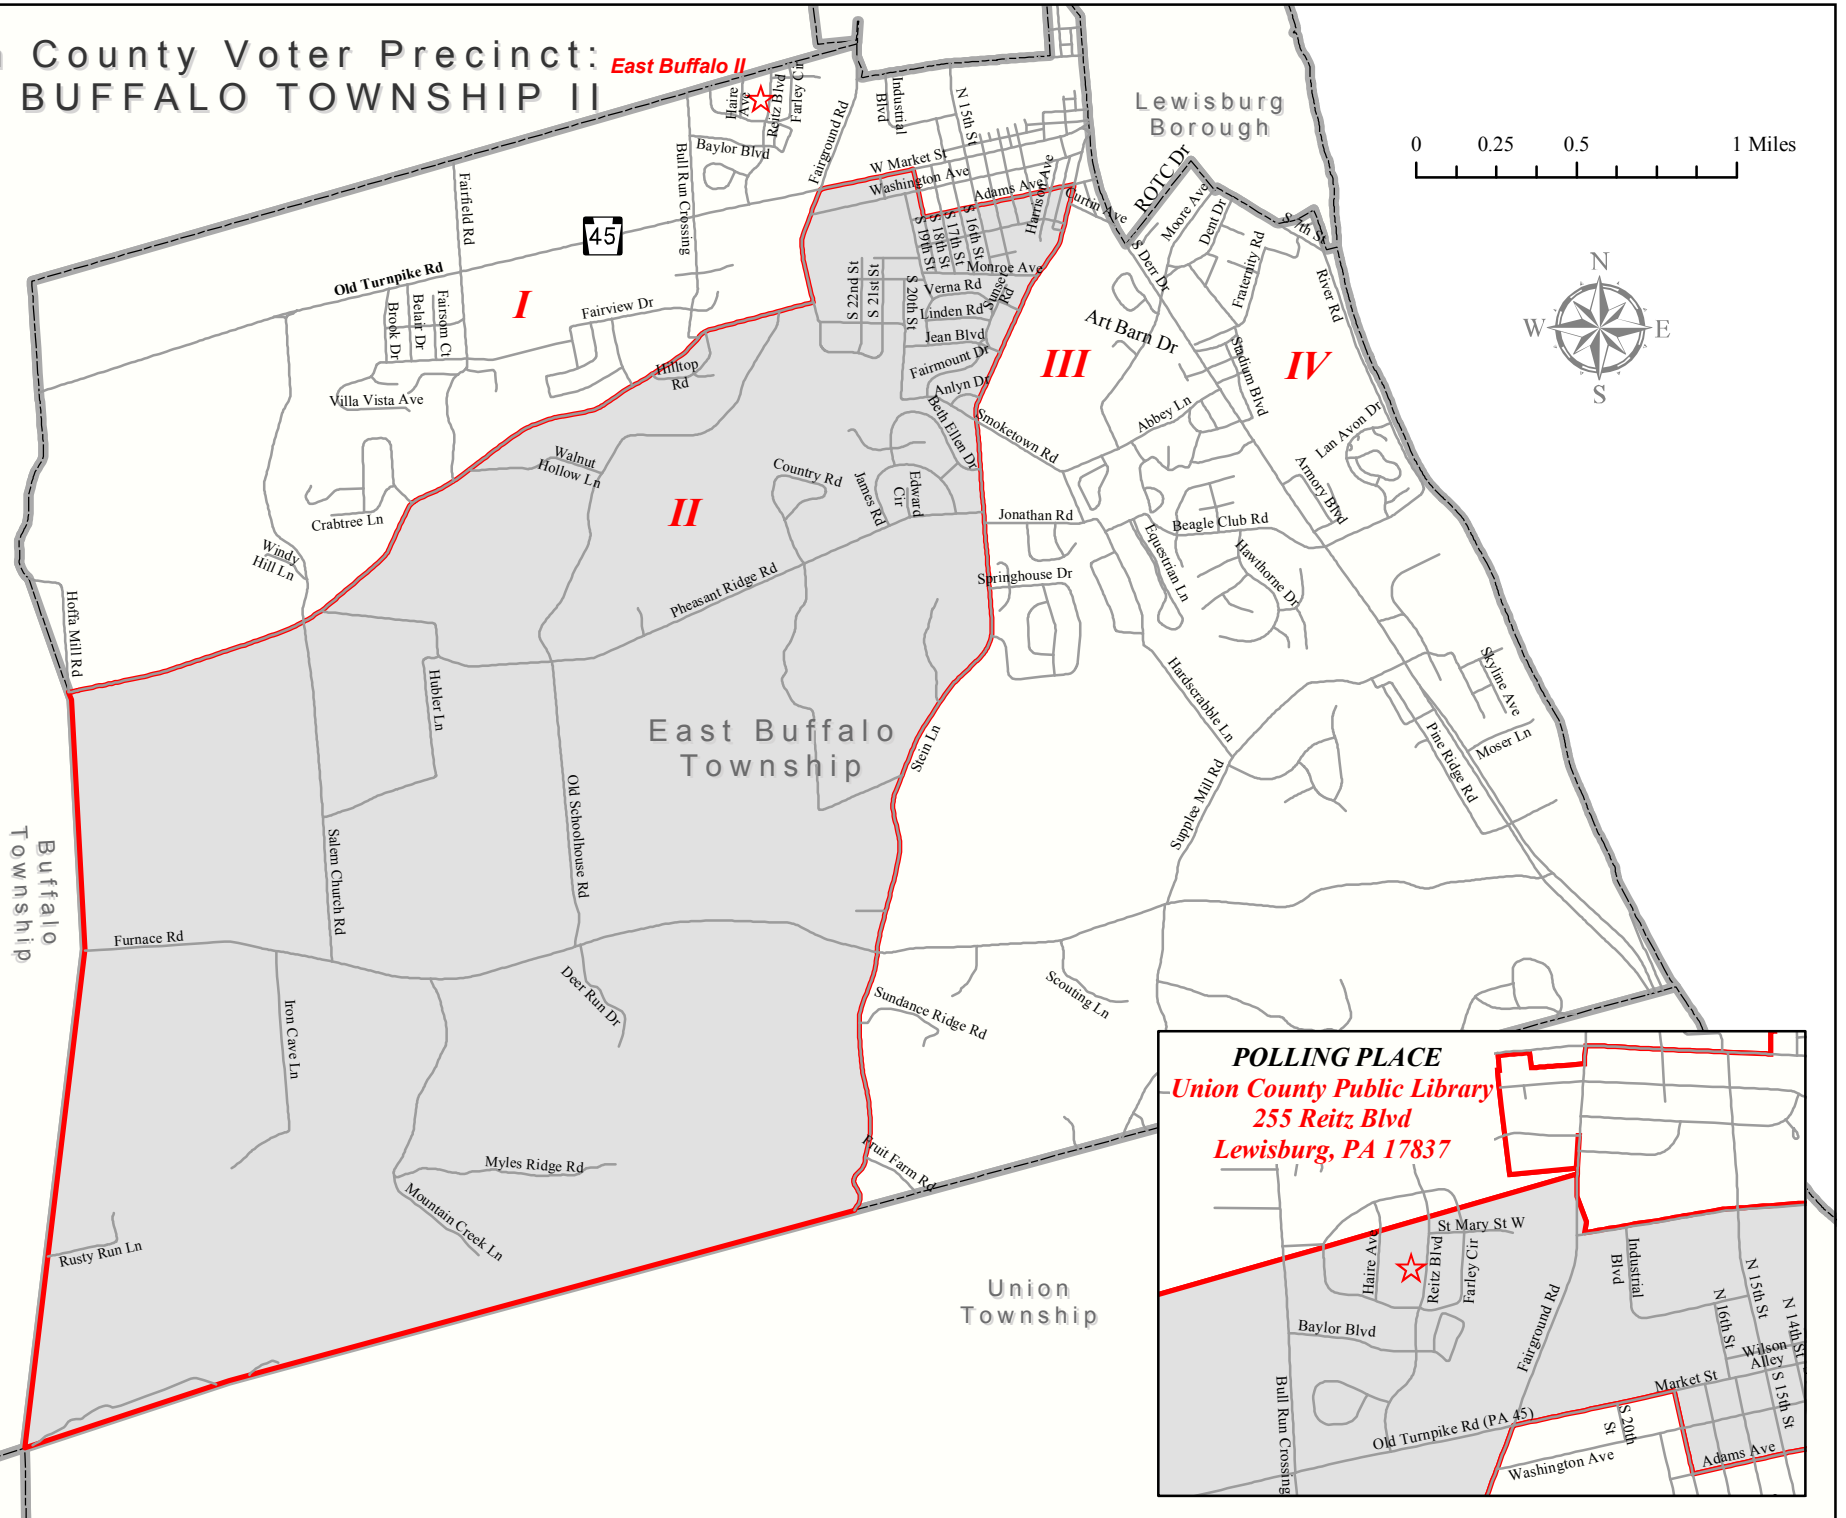

Union County Voter Precinct: *East Buffalo II* EAST BUFFALO TOWNSHIP II

POLLING PLACE
Union County Public Library
255 Reitz Blvd
Lewisburg, PA 17837